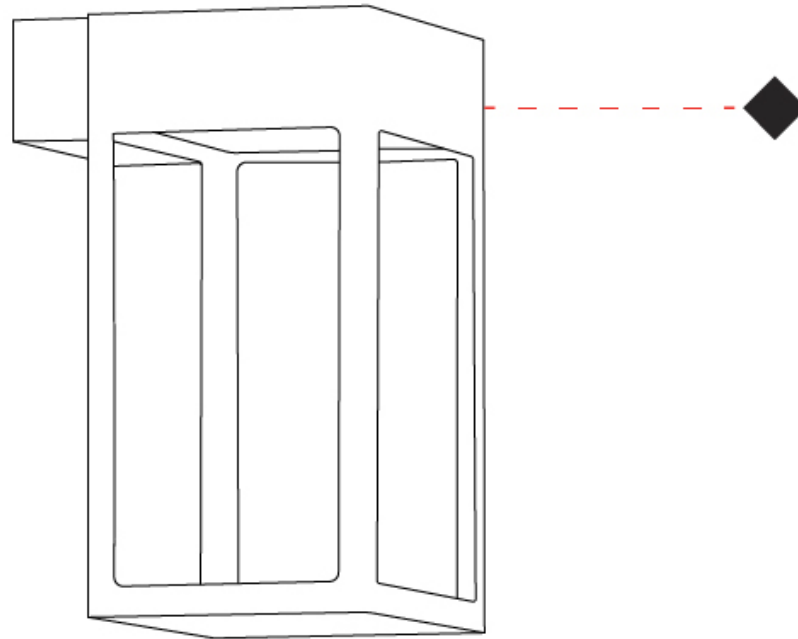

E9W609-

PROJECT

TYPE

SPECIFIER

QUANTITY

DATE