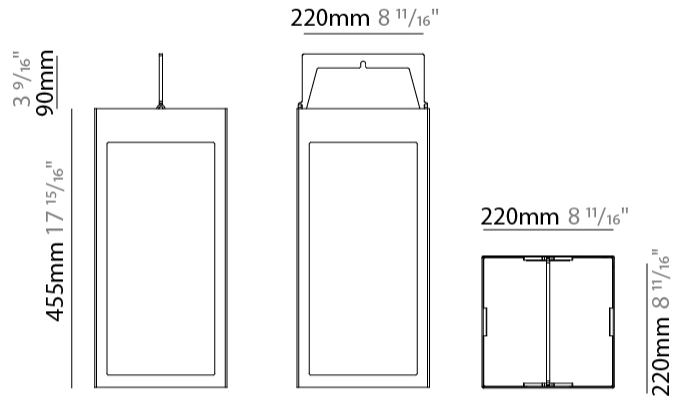

ETEREA PORTABLE

E9B151- -

base number
Color   Temperature   Finish   Options

1. To build a product code in our configurator select the specify button on the base model # product page
2. To build a manual product code on this datasheet choose from the options listed below in blue font and add the suffix to the base model #

GENERAL

Series: Eterea
Brand: Platek
Division: Exterior
Mounting Type: Portable
Mounting Location: Floor
Subcategory: Floor

PHYSICAL

Shape: Rectangle
Length (mm): 216
Length (in): 8 1/2
Width (mm): 216
Width (in): 8 1/2
Height (mm): 455
Height (in): 17 15/16
Light Distribution: Direct
Weight (kg): 6.3
Weight (lbs): 13.8
Diffuser: Painted extraclear glass
[Fixture Finish: WHI / ANT / COR](#)
Holder Finish: Chrome
Fixture Material: Stainless Steel
Cable Details: Supplied with one power supply cable 5m in length
Upon Request: Bolt Down

ELECTRICAL

Lamp Type: LED
Input Wattage (W): 17.5
Total Output Wattage (W): 16.5
Dimming: Non-Dimmable
Input Voltage (V): 120

LED

[Color Temperature (°K): 3000 / 4000](#)
Max. Delivered Lumen (lm): 735 / 765
Nominal Lumen (lm): 1550 / 1612
CRI: >80 CRI
Lamp Life (hrs): 60000

OPTICAL

Optic°: 114

RATINGS AND CERTIFICATIONS

Certified By: Certified for North American Standards
IP rating: IP65
IK Rating: IK08
Bug Rating: B0 U0 G0
Upon Request: Higher Maximum Ambient Temperature